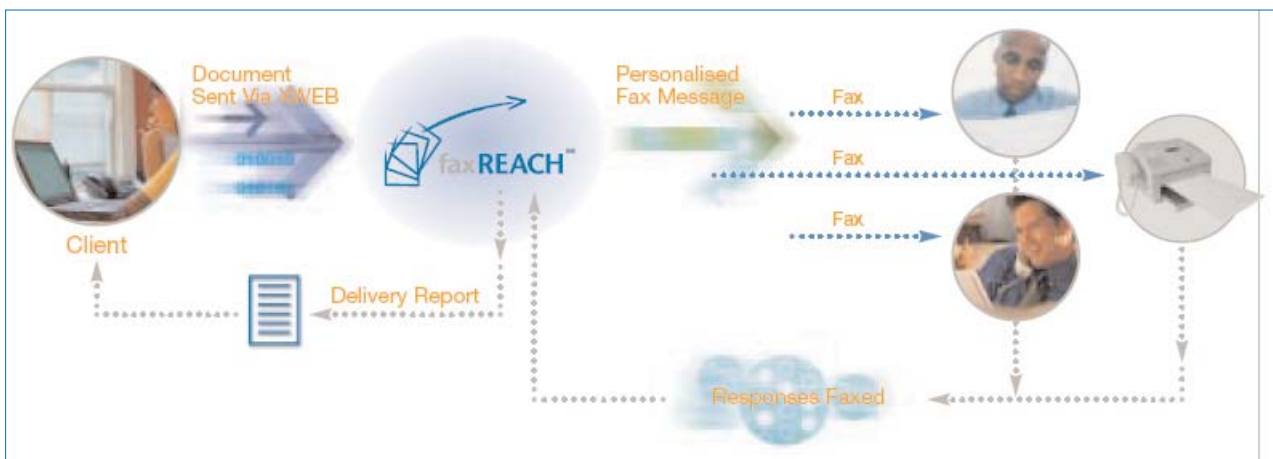

Discover smart new uses for fax

faxREACH combines the best of fax technology with practical applications for superior results.

Accessing the faxREACH system is easy and convenient via our user friendly Web Interface or a fax machine. Create and maintain your lists on our system or upload them just prior to delivery.

We will instantly improve the flow of your communications with better response rates, faster turnaround times and the elimination of costs for printing, mailing and administration.

Features:

- ⇒ Personalize your communications
- ⇒ Easily add graphics, logos and disclaimers
- ⇒ Multiple file formats accepted
- ⇒ Delivery time scheduling
- ⇒ Automatic retries of busy numbers
- ⇒ 24-hour data collection
- ⇒ Detailed delivery reports
- ⇒ Real-time tracking online

Use faxREACH to:

- ⇒ Maximise the impact of your communications
- ⇒ Remove burden on internal systems
- ⇒ Improve staff productivity
- ⇒ Increase response rates
- ⇒ Speed up turnaround times
- ⇒ Shorten business cycles
- ⇒ Provide instant access to information
- ⇒ Track document interest

Send us your document once, and we will distribute it to thousands of fax addresses simultaneously. We can even automate the delivery of computer-generated files containing variable information, such as customer statements, confirmations or invoices, to the fax addresses of individual recipients.